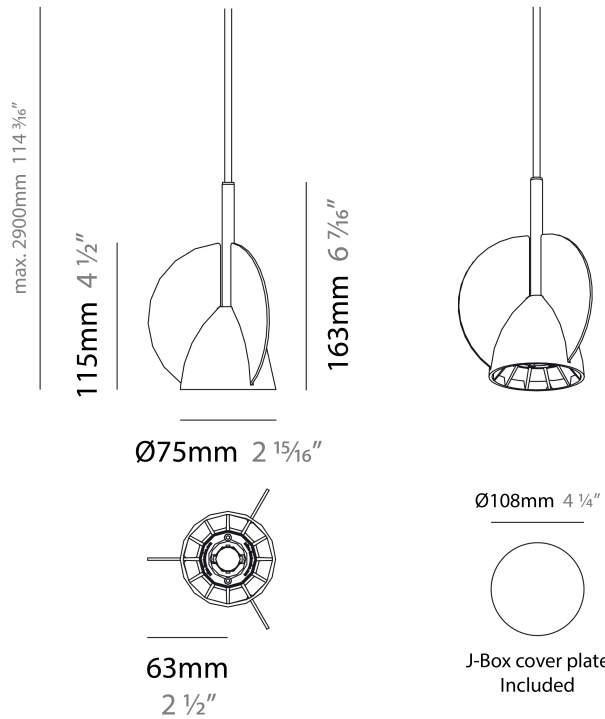

KASK SUSPENSION

D91175

PROJECT	
TYPE	
NOTES	
QUANTITY	
DATE	

GENERAL

Series: Kask
Brand: Milan
Division: Design
Mounting Type: Suspension
Mounting Location: Ceiling
Subcategory: Pendant

PHYSICAL

Diameter (mm): 75
Diameter (in): 2 ¹⁵/₁₆
Height (mm): 163
Height (in): 6 ⁷/₁₆
Max. Overall Height (mm): 2900
Max. Overall Height (in): 114 ³/₁₆
Weight (kg): 1.4
Weight (lbs): 3
Fixture Finish: WHI
Fixture Material: Aluminum
Cable Details: 2000mm Transparent Cable

ELECTRICAL

Lamp Type: LED
Total Output Wattage (W): 7
Dimming: Electronic Low Voltage Dimming
Input Voltage (V): 120

LED

Number of LEDs: 1
Color Temperature (°K): 2700
Nominal Lumen (lm): 560
CRI: >90 CRI

OPTICAL

RATINGS AND CERTIFICATIONS

Certified By: CSA Certified to UL and CSA Standards
IP rating: IP20